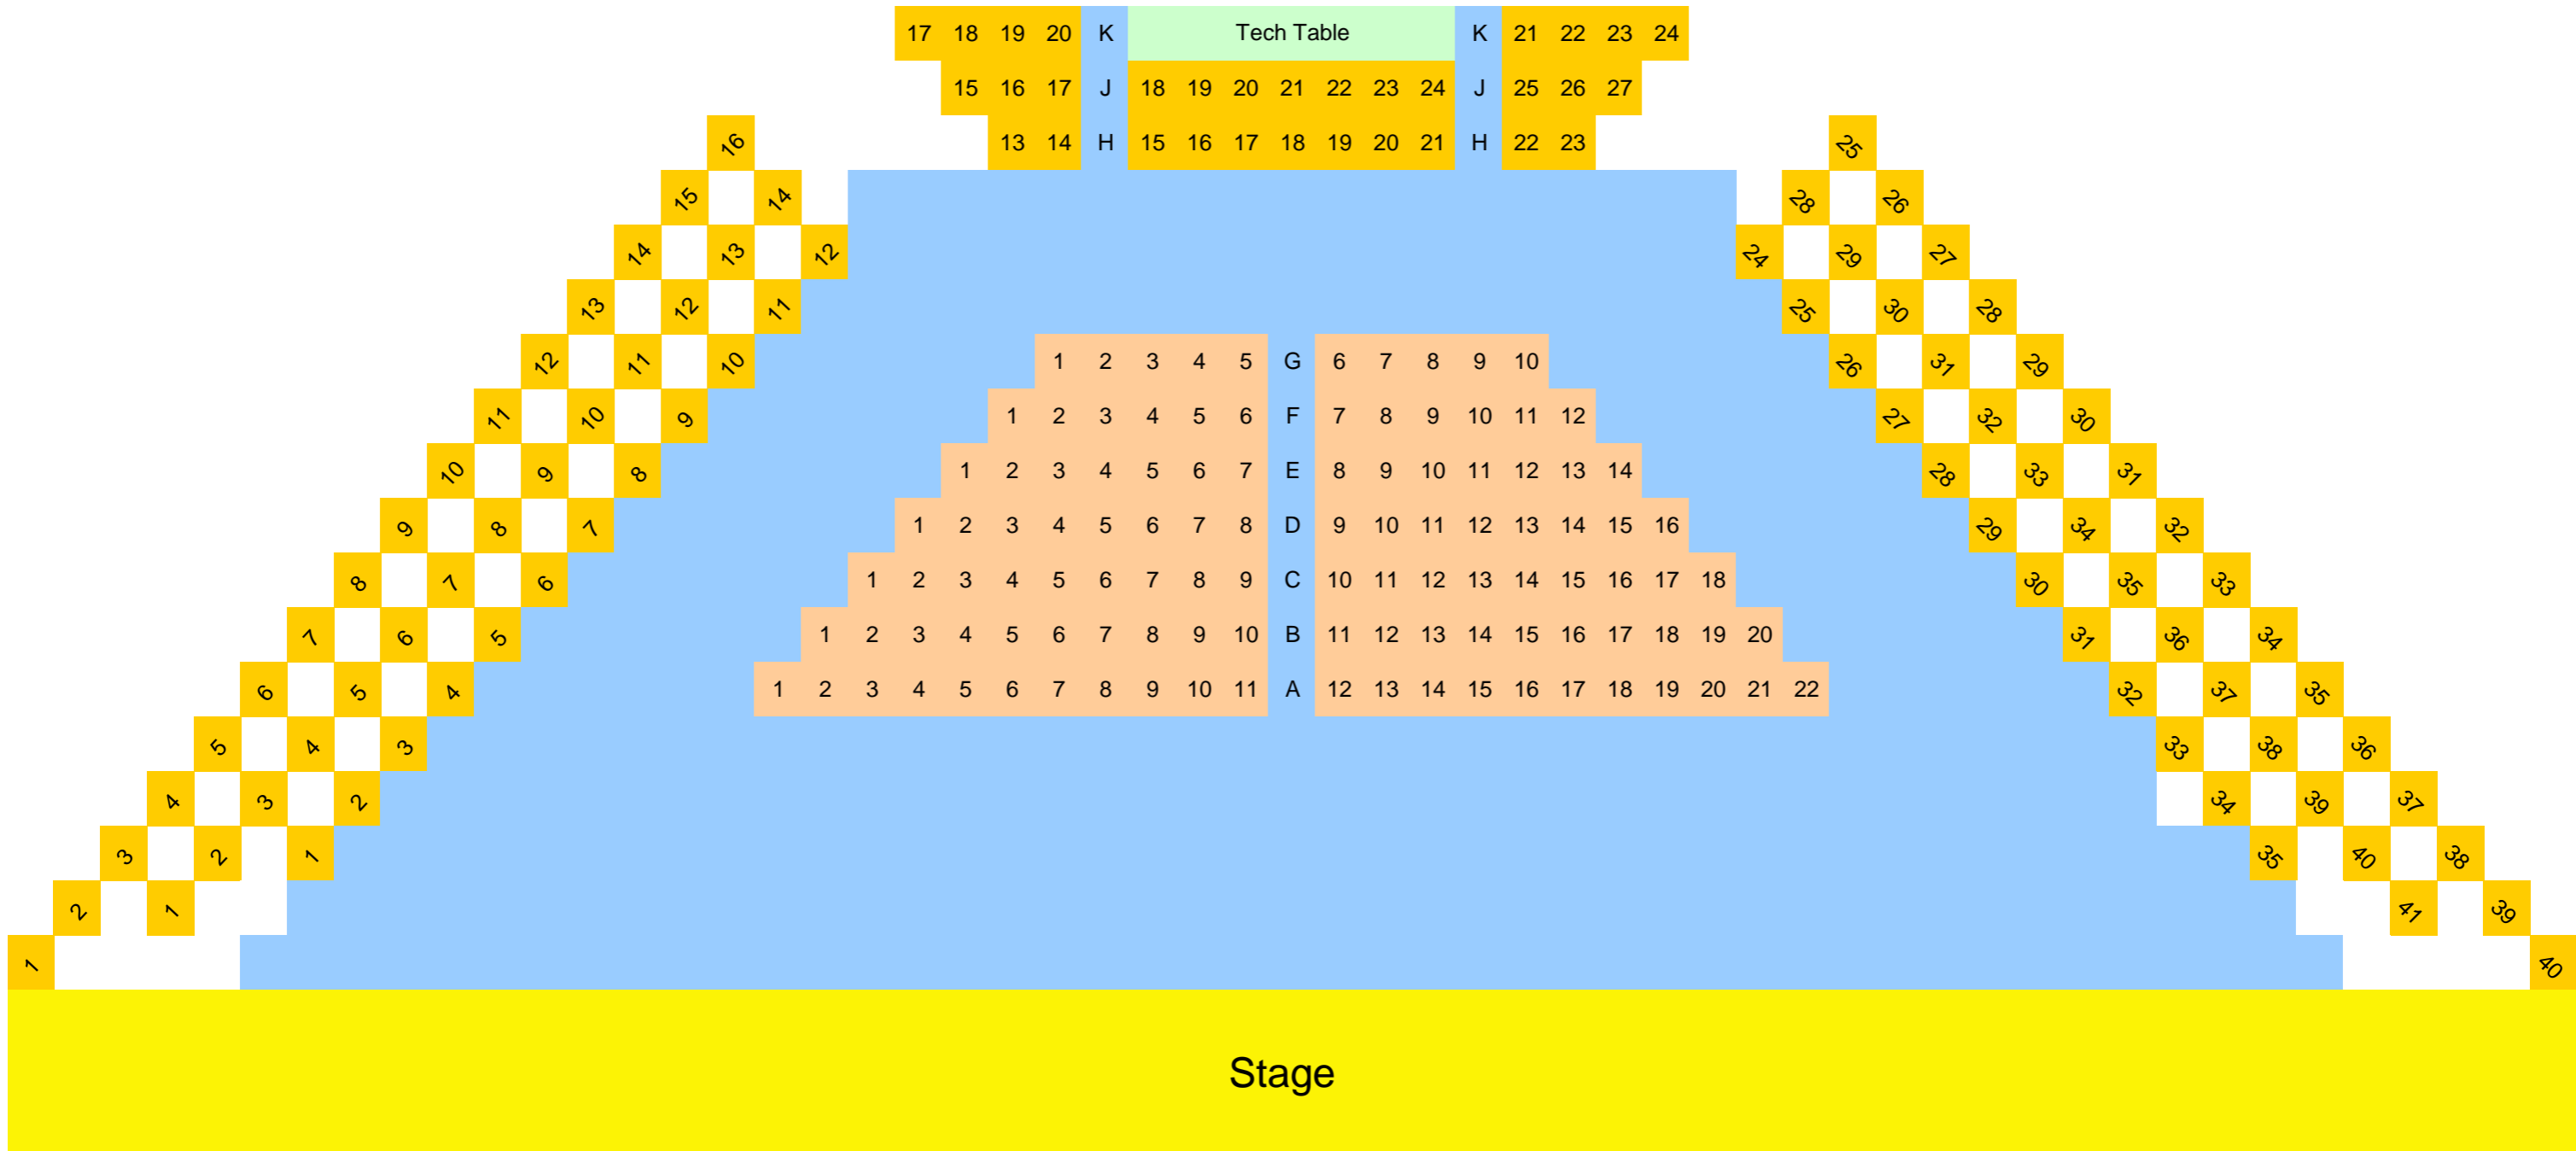

CGtheatreseatingplan

TOTAL
228