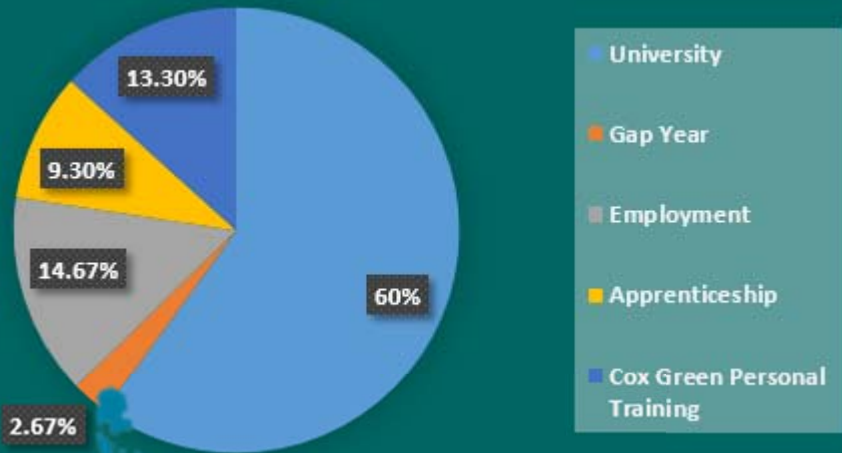

Sixth Form Destinations 2019

1. University of Bath
2. University of Birmingham / Birmingham City University
3. University of Brighton
4. Buckinghamshire New University
5. University of Chichester
6. University of Derby
7. University of Exeter
8. University of Leeds
9. Manchester Metropolitan University
10. University of Nottinghamshire
11. Oxford Brookes
12. University of Portsmouth
13. University of Reading
14. London Universities (Royal Holloway and Brunel University)
15. University of Surrey