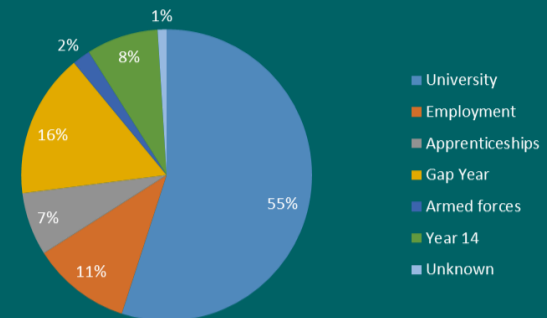

Sixth Form Destinations 2021

1. University of Bath
2. University of Birmingham*
3. University of Bournemouth
4. University of Brighton
5. Buckinghamshire New University
6. Canterbury Christ Church University
7. University of Chichester
8. University of Derby
9. University of Essex
10. University of Exeter*
11. University of Leeds*
12. University of Manchester
13. University of Nottingham*
14. Oxford Brookes
15. University of Portsmouth
16. University of Plymouth
17. University of Reading
18. Royal Holloway, University of London
19. University of Southampton*
20. University of Sussex
21. UCL*
22. University of West England, Bristol
23. University of West London
24. University of Worcester

Apprenticeship Providers and Employers

- Richmond and Wandsworth Council
- Harleyford Golf Club
- Waitrose
- Argos
- Cox Green

Analysis - 19/20 & 20/21 (Covid)

- The number of students choosing Universities from the Russell Group up 50% from last year.
- 58% of students applying for University were offered and secured places at Russell Group Universities
- Gap year students have increased 15%
- Students choosing to secure full time employment has decreased from 18% to 11%
- Students securing apprenticeships have a slight increase of 1%, from 6 to 7%